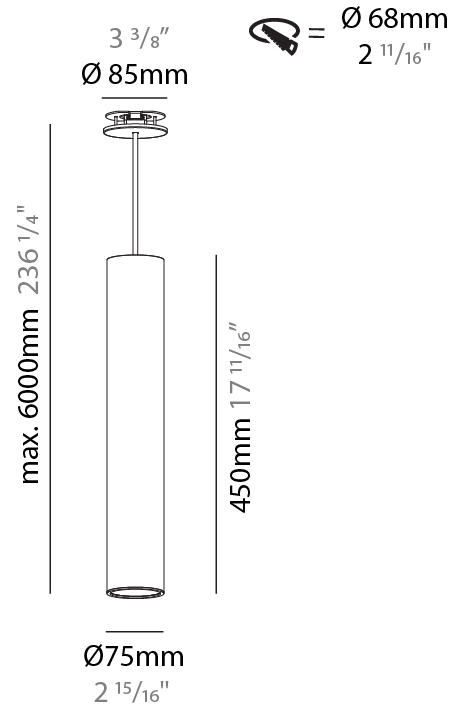

PHYSICAL

Shape: Cylinder
Diameter (mm): 75
Diameter (in): 2 ¹⁵/₁₆
Height (mm): 450
Height (in): 17 ¹¹/₁₆
Max. Overall Height (mm): 2450
Max. Overall Height (in): 96 ⁷/₁₆
Light Distribution: Direct / Indirect
Diffuser: Shine Ring 0-6
Fixture Finish: SSR / BKV / CWI / CRY / HAB / LAG / UFT / ITA / RUA / RUR / MIC / FTG / MYG / TWT / LOD / PUS / FRO / FUP / KIA / POP / BLS / SPG / MEY / GOH / GUM / CHC / COM / ABZ / JAG / OBR / MOS / ROR
Fixture Material: Aluminum
Cable Details: 2000mm / 6000mmm Cable in White / Black / Orange / Red
Cut-out Measurements: 68mm / 2 11/16"

ELECTRICAL

Lamp Type: LED (Zhaga Standard)
Input Wattage (W): 19
Total Output Wattage (W): 17.2
Dimming: Non-Dimming / Phase Dimming (120vac Only)
Driver Included: Yes
Driver Location: Integrated
Driver Type: Constant Current - Universal
Driver Class: Class 2
Input Voltage (V): 120 - 277
Constant Current (MA): 500
Upon Request: (Not included - see components) Remote: 0-10Vdc dimming

LED

Number of LEDs: 1
Color Temperature (°K): 2700 / 3000 / 4000
Max. Delivered Lumen (lm): 923
CRI: >90 CRI
Lamp Life (hrs): 50000
Upon Request: ***3500K available in minimum quantities (larger quantities upon request)

OPTICAL

Reflector: 18 / 36 / 52

RATINGS AND CERTIFICATIONS

Certified By: Certified for North American Standards
IP rating: IP20