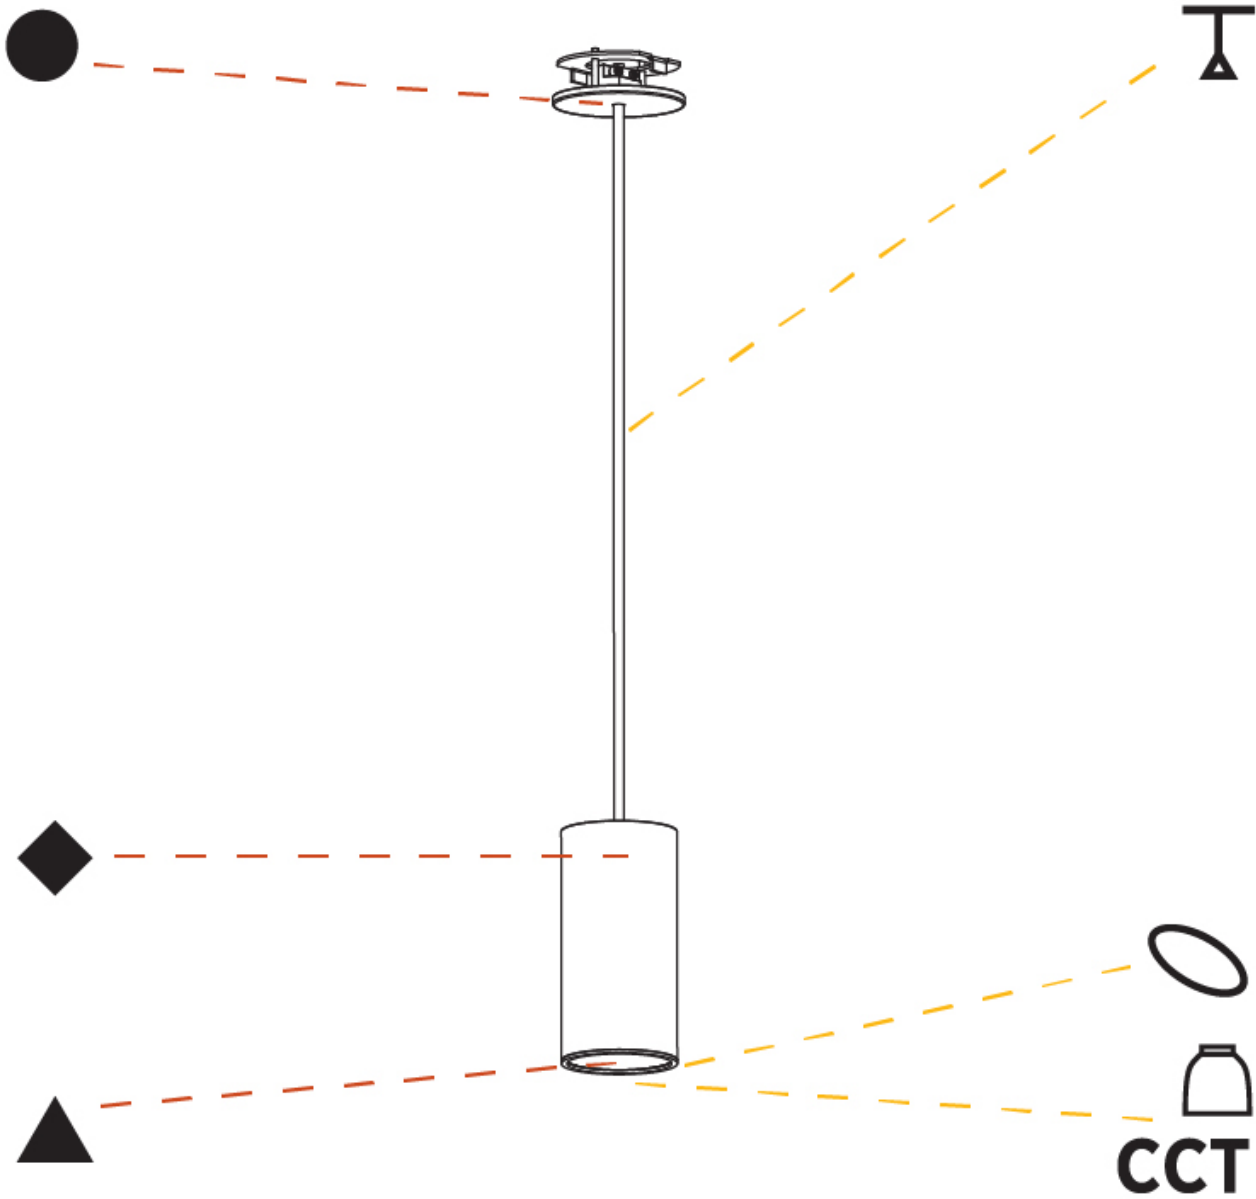

HANGOVER MONOPOINT RECESSED CANOPY SUSPENSION

A300157-